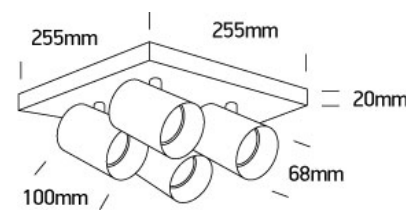

12 Wall & Ceiling > The Retro GU10 Spots

65405N/B

4x10W Retro surface wall and ceiling decorative MR16 GU10 Spot.

Complies with standard EN60598-1 and any other specific standards.

Downloads

Dimensions

Physical Specification

Item Group	12 Wall & Ceiling
Family	The Retro GU10 Spots
Order Code	65405N/B
Colour	Black
Material	Aluminium
Shape	Rectangular
Length	255mm
Width	255mm
Height	20mm
Surface Ceiling	Yes
Surface Wall	Yes
Indoor	Yes

Adjustable

2 Directions

Electrical Characteristics

Gear

No

Fitting + Driver

Input Voltage

100-240V

26,3cm

Box Width

11,2cm

Box Height

27,8cm

Box Weight

2.500kg

Pcs/Carton