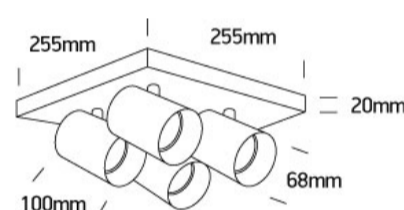

12 Wall & Ceiling > The Retro GU10 Spots

65405N/MG

4x10W Retro surface wall and ceiling decorative MR16 GU10 Spot.

Complies with standard EN60598-1 and any other specific standards.

Downloads

Dimensions

Physical Specification

Item Group	12 Wall & Ceiling
Family	The Retro GU10 Spots
Order Code	65405N/MG
Colour	Metal Grey
Material	Aluminium
Shape	Rectangular
Length	255mm
Width	255mm
Height	20mm
Surface Ceiling	Yes
Surface Wall	Yes
Indoor	Yes

Adjustable

2 Directions

Electrical Characteristics

Gear

No

Fitting + Driver

Input Voltage

100-240V

26,3cm

Box Width

11,2cm

Box Height

27,8cm

Box Weight

2.500kg

Pcs/Carton