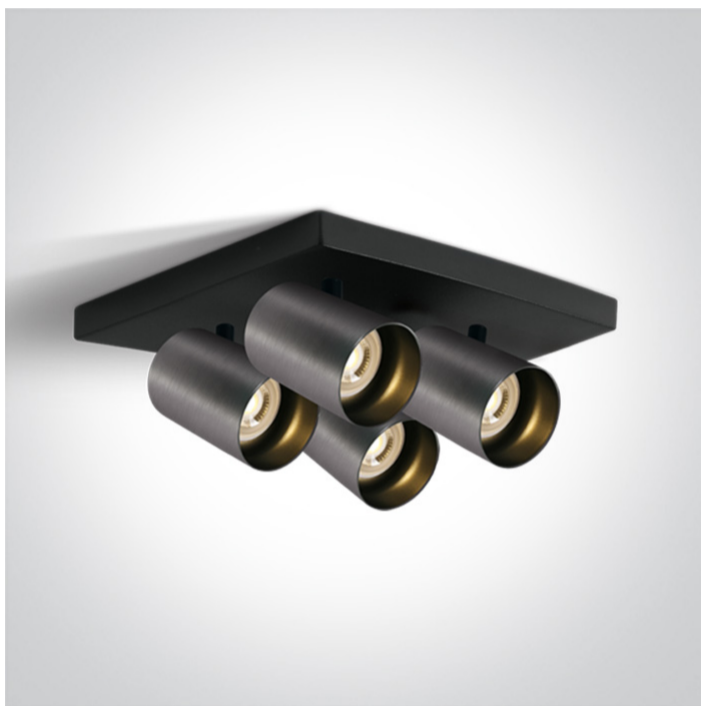

12 Wall & Ceiling > The Retro GU10 Spots

65405N/MG

4x10W Retro surface wall and ceiling decorative MR16 GU10 Spot.

Complies with standard EN60598-1 and any other specific standards.

Downloads

Dimensions

Physical Specification

Item Group	12 Wall & Ceiling
Family	The Retro GU10 Spots
Order Code	65405N/MG
Colour	Metal Grey
Material	Aluminium
Shape	Rectangular
Length	255mm
Width	255mm
Height	20mm
Surface Ceiling	Yes
Surface Wall	Yes
Indoor	Yes

Adjustable

2 Directions

Electrical Characteristics

Gear

No

Fitting + Driver

Input Voltage

100-240V