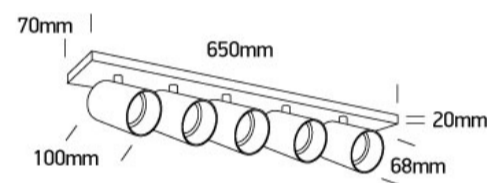

12 Wall & Ceiling>The Retro GU10 Spots

65505N/B

5x10W Retro surface wall and ceiling decorative MR16 GU10 Spot.

Complies with standard EN60598-1 and any other specific standards.

Downloads

Dimensions

Physical Specification

Item Group	12 Wall & Ceiling
Family	The Retro GU10 Spots
Order Code	65505N/B
Colour	Black
Material	Aluminium
Shape	Rectangular
Length	650mm
Width	70mm
Height	20mm
Surface Ceiling	Yes
Surface Wall	Yes
Indoor	Yes

Adjustable

2 Directions

Electrical Characteristics

Gear

No

Fitting + Driver

Input Voltage

100-240V