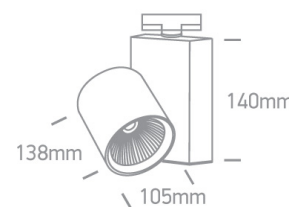

## 65614NT/W/W

42W track spot with COB LED, ideal for shops and showrooms.

Complete with driver.

Complies with standard EN60598-1 and any other specific standards.

### Dimensions