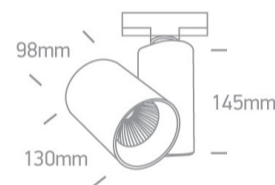

09 Track Lights>The COB Dark Light Cylinder Range Die cast

65640BT/W/C

36W track spot with COB LED, ideal for shops and showrooms.

Supplied with electronic high frequency control driver as standard.

Complies with standard EN60598-1 and any other specific standards.

Downloads

Dimensions

Related items

0740/15

40002A/W

40003A/W

Physical Specification

Item Group	09 Track Lights
Family	The COB Dark Light Cylinder Range Die cast
Order Code	65640BT/W/C
Colour	White
Material	Die Cast
Diffuser Material	Acrylic
Shape	Circular

Height	130mm
Diameter	98mm
Track mounted	Yes
Indoor	Yes
Adjustable	2 Directions

Electrical Characteristics

Gear	Built In
Fitting + Driver	
Input Voltage	220-240V
50 Hz	Yes
60 Hz	Yes
Safety Class	
Power(Watts)	36W
IP Rating	IP20
Light Source	LED built in
Dimmable	No

Illumination Data

Colour Temperature	4000K
Lumen Output	2500lm
Light Efficiency	69,44lm/W
CRI	80
Beam Angle	36°
Illumination Diagram	
Dark Light	Yes

Packing Info

Box Length	24cm
Box Width	17,5cm

Box Height	11cm
Box Weight	1,3kg
Pcs/Carton	16
Barcode	5291889047803
HS Code	9405409900