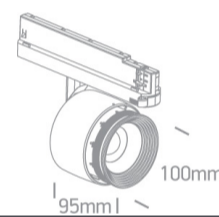

## 65648T/B/C

30W COB LED adjustable beam 12°-60° Track Spot

Complete with 700mA driver.

Complies with standard EN60598-1 and any other specific standards.

### Dimensions

### Physical Specification

Item Group	09 Track Lights
Family	The Zoomable Range
Order Code	65648T/B/C
Colour	Black
Material	Aluminium
Shape	Circular
Height	95mm

Diameter	100mm
Track mounted	Yes
Indoor	Yes
Adjustable	2 Directions