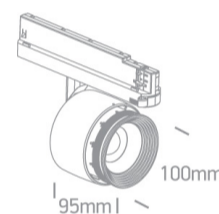

09 Track Lights>The Zoomable Range

65648T/B/W

30W COB LED adjustable beam 12°-60° Track Spot

Complete with 700mA driver.

Complies with standard EN60598-1 and any other specific standards.

Downloads

Dimensions

Related items

40002A/B

40003A/B

Physical Specification

Item Group	09 Track Lights
Family	The Zoomable Range
Order Code	65648T/B/W
Colour	Black
Material	Aluminium
Shape	Circular
Height	95mm

Diameter	100mm
Track mounted	Yes
Indoor	Yes
Adjustable	2 Directions

Electrical Characteristics

Gear	Built In
Fitting + Driver	
Input Voltage	120-240V
50 Hz	Yes
60 Hz	Yes
Safety Class	
Power(Watts)	30W
IP Rating	IP20
Light Source	LED built in
Dimmable	No

Fitting	
Input Type	Constant Current
Input Current	700mA
Voltage	40V
Power(Watts)	28W
IP Rating	IP20
Light Source	LED built in
LED Type	COB
LED Brand	Citizen