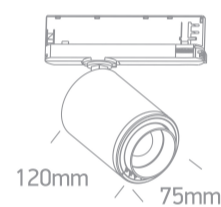

09 Track Lights>The COB Zoomable Cylinders

65650BT/B/C

20W adjustable beam 20°-60° track spot with COB LED, ideal for shops and showrooms.

Supplied with electronic high frequency control driver as standard.

Complies with standard EN60598-1 and any other specific standards.

Downloads

Dimensions

Related items

40001A/B

40002A/B

40003A/B

Physical Specification

Item Group	09 Track Lights
Family	The COB Zoomable Cylinders
Order Code	65650BT/B/C
Colour	Black
Material	Die Cast
Diffuser Material	Plastic
Shape	Circular

Height	120mm
Diameter	75mm
Track mounted	Yes
Indoor	Yes
Adjustable	2 Directions

Illumination Data

Colour Temperature	4000K
Lumen Output	2000lm
Light Efficiency	100lm/W
CRI	90
Beam Angle	20°-60°
Illumination Diagram	

Packing Info

Box Weight	0.726kg
Pcs/Carton	15
Barcode	5291889078760
HS Code	9405413990