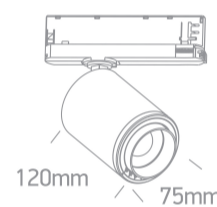

09 Track Lights>The COB Zoomable Cylinders

65650BT/B/W

20W adjustable beam 20°-60° track spot with COB LED, ideal for shops and showrooms.

Supplied with electronic high frequency control driver as standard.

Complies with standard EN60598-1 and any other specific standards.

Downloads

Dimensions

Related items

40001A/B

40002A/B

40003A/B

Physical Specification

Item Group	09 Track Lights
Family	The COB Zoomable Cylinders
Order Code	65650BT/B/W
Colour	Black
Material	Die Cast
Diffuser Material	Plastic
Shape	Circular

Height	120mm
Diameter	75mm
Track mounted	Yes
Indoor	Yes
Adjustable	2 Directions

Illumination Data

Colour Temperature	3000K
Lumen Output	2000lm
Light Efficiency	100lm/W
CRI	90
Beam Angle	20°-60°
Illumination Diagram	

Packing Info

Box Weight	0.726kg
Pcs/Carton	15
Barcode	5291889078296
HS Code	9405413990