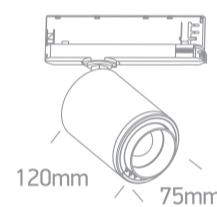

## 65650BT/W/W

20W adjustable beam 20°-60° track spot with COB LED, ideal for shops and showrooms.

Supplied with electronic high frequency control driver as standard.

Complies with standard EN60598-1 and any other specific standards.

### Dimensions