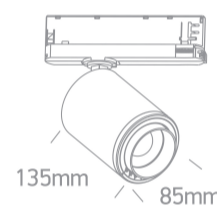

## 65650CT/B/C

30W adjustable beam 20°-60° track spot with COB LED, ideal for shops and showrooms.

Supplied with electronic high frequency control driver as standard.

Complies with standard EN60598-1 and any other specific standards.

### Dimensions