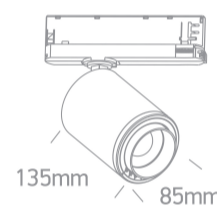

09 Track Lights>The COB Zoomable Cylinders

65650CT/B/W

30W adjustable beam 20°-60° track spot with COB LED, ideal for shops and showrooms.

Supplied with electronic high frequency control driver as standard.

Complies with standard EN60598-1 and any other specific standards.

Downloads

Dimensions

Related items

40001A/B

40002A/B

40003A/B

Physical Specification

Item Group	09 Track Lights
Family	The COB Zoomable Cylinders
Order Code	65650CT/B/W
Colour	Black
Material	Die Cast
Diffuser Material	Plastic
Shape	Circular

Height	135mm
Diameter	80mm
Track mounted	Yes
Indoor	Yes
Adjustable	2 Directions

Illumination Data

Colour Temperature	3000K
Lumen Output	3000lm
Light Efficiency	100lm/W
CRI	90
Beam Angle	20°-60°
Illumination Diagram	

Packing Info

Box Weight	0.880kg
Pcs/Carton	15
Barcode	5291889078319
HS Code	9405413990