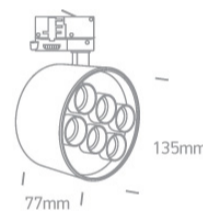

## 65656DT/B/W

36W SMD LED track spot with, ideal for shops and showrooms.

Complete with 1000mA driver.

Complies with standard EN60598-1 and any other specific standards.

### Dimensions

### Physical Specification

Item Group	09 Track Lights
Family	Dark Light Tubes Track Lights
Order Code	65656DT/B/W
Colour	Black
Material	Aluminium
Shape	Circular
Height	77mm

Diameter	135mm
Track mounted	Yes
Indoor	Yes
Adjustable	2 Directions