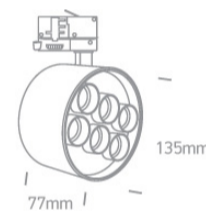

## 65656DT/W/W

36W SMD LED track spot with, ideal for shops and showrooms.

Complete with 1000mA driver.

Complies with standard EN60598-1 and any other specific standards.

### Dimensions

### Physical Specification

Item Group	09 Track Lights
Family	Dark Light Tubes Track Lights
Order Code	65656DT/W/W
Colour	White
Material	Aluminium
Shape	Circular
Height	77mm

Diameter	135mm
Track mounted	Yes
Indoor	Yes
Adjustable	2 Directions