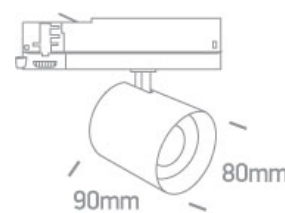

09 Track Lights>The COB Shop Range

65660AT/W/C

10W/15W/20W Adjustable power COB LED track spot, ideal for shops and showrooms.

Complete with driver.

Complies with standard EN60598-1 and any other specific standards.

Downloads

Dimensions

Accessories

050300A/BS

050300A/W

050300AH/B

0750A/15

0750A/24

Related items

40001A/W

40002A/W

40003A/W

Physical Specification

Item Group

09 Track Lights

Family	The COB Shop Range
Order Code	65660AT/W/C
Colour	White
Material	Aluminium
Shape	Circular
Height	90mm
Diameter	80mm
Track mounted	Yes
Indoor	Yes
Adjustable	2 Directions

Illumination Data

Colour Temperature	4000K
Lumen Output	1200lm/1800lm/2400lm
Light Efficiency	120lm/W
CRI	90
Beam Angle	38°
Illumination Diagram	

Packing Info

Box Weight	0.665kg
Pcs/Carton	20
Barcode	5291889073123
HS Code	9405413990