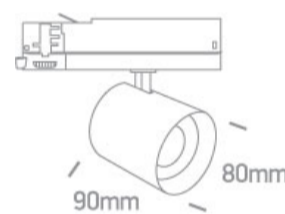

## 65660AT/W/W

10W/15W/20W Adjustable power COB LED track spot, ideal for shops and showrooms.

Complete with driver.

Complies with standard EN60598-1 and any other specific standards.

### Dimensions

### Physical Specification

Item Group

09 Track Lights

Family	The COB Shop Range
Order Code	65660AT/W/W
Colour	White
Material	Aluminium
Shape	Circular
Height	90mm
Diameter	80mm
Track mounted	Yes
Indoor	Yes
Adjustable	2 Directions