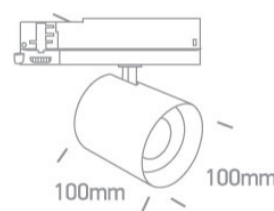

09 Track Lights>

65660BTT/B/C

35W Dimmable COB LED track spot, ideal for shops and showrooms.

Complete with dimmable driver.

Complies with standard EN60598-1 and any other specific standards.

Downloads

Dimensions

40002A/B

40003A/B

Physical Specification

Item Group

09 Track Lights

Family	
Order Code	65660BTT/B/C
Colour	Black
Material	Aluminium
Shape	Circular
Height	100mm
Diameter	100mm
Track mounted	Yes
Indoor	Yes
Adjustable	2 Directions

Illumination Data

Colour Temperature	4000K
Lumen Output	4200lm
Light Efficiency	120lm/W
CRI	90
Beam Angle	38°
Illumination Diagram	

Packing Info

Box Weight	1.120kg
Pcs/Carton	10
Barcode	5291889074533

HS Code