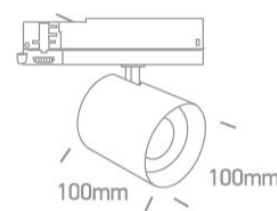

09 Track Lights>The COB Shop Range Dimmable

65660BTT/W/C

35W Dimmable COB LED track spot, ideal for shops and showrooms.

Complete with dimmable driver.

Complies with standard EN60598-1 and any other specific standards.

Downloads

Dimensions

Accessories

050300B/BS

050300B/W

050300BH/B

0750B/15

0750B/24

Related items

40001A/W

40002A/W

40003A/W

Physical Specification

Item Group

09 Track Lights

Family	The COB Shop Range Dimmable
Order Code	65660BTT/W/C
Colour	White
Material	Aluminium
Shape	Circular
Height	100mm
Diameter	100mm
Track mounted	Yes
Indoor	Yes
Adjustable	2 Directions

Illumination Data

Colour Temperature	4000K
Lumen Output	4200lm
Light Efficiency	120lm/W
CRI	90
Beam Angle	38°
Illumination Diagram	

Packing Info

Box Weight	1.120kg
Pcs/Carton	10
Barcode	5291889074526

HS Code