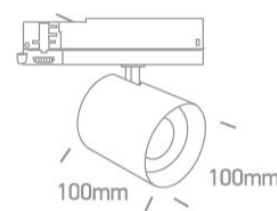

## 65660BTT/B/W

35W Dimmable COB LED track spot, ideal for shops and showrooms.

Complete with dimmable driver.

Complies with standard EN60598-1 and any other specific standards.

### Dimensions