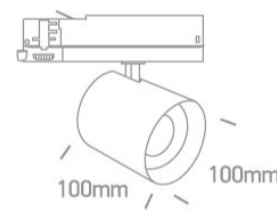

09 Track Lights>The COB Shop Range Dimmable

65660BTT/W/W

35W Dimmable COB LED track spot, ideal for shops and showrooms.

Complete with dimmable driver.

Complies with standard EN60598-1 and any other specific standards.

Downloads

Dimensions

Accessories

050300B/BS

050300B/W

050300BH/B

0750B/15

0750B/24

Related items

40001A/W

40002A/W

40003A/W

Physical Specification

Item Group

09 Track Lights

Family	The COB Shop Range Dimmable
Order Code	65660BTT/W/W
Colour	White
Material	Aluminium
Shape	Circular
Height	100mm
Diameter	100mm
Track mounted	Yes
Indoor	Yes
Adjustable	2 Directions

Illumination Data

Colour Temperature	3000K
Lumen Output	4200lm
Light Efficiency	120lm/W
CRI	90
Beam Angle	38°
Illumination Diagram	

Packing Info

Box Weight	1.120kg
Pcs/Carton	10
Barcode	5291889074366

HS Code