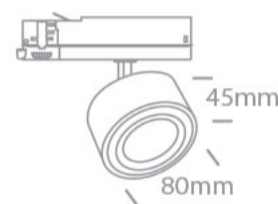

09 Track Lights > The COB Zoomable Range

65662AT/B/W

15W COB LED zoomable track spot 15°-45° with removable honeycomb.

Complete with 350mA driver.

Complies with standard EN60598-1 and any other specific standards.

Downloads

Dimensions

Gallery

Related items

40001A/B

40002A/B

40003A/B

Physical Specification

Item Group

09 Track Lights

Family

The COB Zoomable Range

Order Code	65662AT/B/W
Colour	Black
Material	Aluminium
Shape	Circular
Height	45mm
Diameter	80mm
Track mounted	Yes
Indoor	Yes
Adjustable	2 Directions