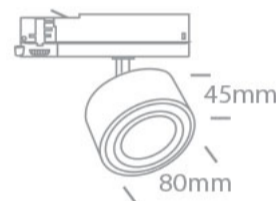

09 Track Lights>The COB Zoomable Range

65662AT/W/W

15W COB LED zoomable track spot 15°-45° with removable honeycomb.

Complete with 350mA driver.

Complies with standard EN60598-1 and any other specific standards.

Downloads

Dimensions

Gallery

Related items

40001A/W

40002A/W

40003A/W

Physical Specification

Item Group

09 Track Lights

Family

The COB Zoomable Range

Order Code	65662AT/W/W
Colour	White
Material	Aluminium
Shape	Circular
Height	45mm
Diameter	80mm
Track mounted	Yes
Indoor	Yes
Adjustable	2 Directions

Illumination Data

Colour Temperature	3000K
Lumen Output	1500lm
Light Efficiency	100lm/W
CRI	90
Beam Angle	15-45°
Illumination Diagram	

Packing Info

Box Weight	0.406kg
Pcs/Carton	30
Barcode	5291889076353
HS Code	9405413990