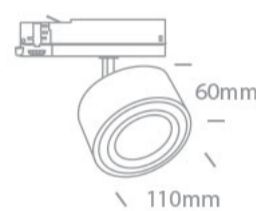

09 Track Lights>The COB Zoomable Range

65662BT/B/W

25W COB LED zoomable track spot 15°-45° with removable honeycomb.

Complete with 600mA driver.

Complies with standard EN60598-1 and any other specific standards.

Downloads

Dimensions

Gallery

Related items

40001A/B

40002A/B

40003A/B

Physical Specification

Item Group

09 Track Lights

Family

The COB Zoomable Range

Order Code	65662BT/B/W
Colour	Black
Material	Aluminium
Shape	Circular
Height	60mm
Diameter	110mm
Track mounted	Yes
Indoor	Yes
Adjustable	2 Directions

No
KGP

Illumination Data

Colour Temperature	
Lumen Output	
Light Efficiency	
CRI	
Beam Angle	
Illumination Diagram	

3000K
2500lm
100lm/W
90
15-45°

Packing Info

Box Weight	
Pcs/Carton	
Barcode	
HS Code	

0.700kg
20
5291889076209
9405413990