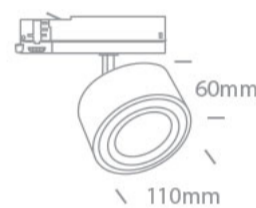

## 65662BT/W/W

25W COB LED zoomable track spot 15°-45° with removable honeycomb.

Complete with 600mA driver.

Complies with standard EN60598-1 and any other specific standards.

### Dimensions