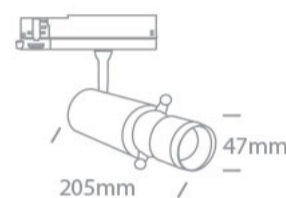

09 Track Lights>Adjustable Shape Beam Zoomable

65668T/B/W

12W COB LED track spot with adjustable shape beam

Complete with 300mA driver.

Complies with standard EN60598-1 and any other specific standards.

Downloads

Dimensions

Related items

40001A/B

40002A/B

40003A/B

Physical Specification

Item Group	09 Track Lights
Family	Adjustable Shape Beam Zoomable
Order Code	65668T/B/W
Colour	Black
Material	Aluminium
Shape	Circular
Height	205mm

Diameter	47mm
Track mounted	Yes
Indoor	Yes
Adjustable	2 Directions

Electrical Characteristics

Gear	Built In
Fitting + Driver	
Input Voltage	220-240V
50 Hz	Yes
60 Hz	Yes
Safety Class	
Power(Watts)	12W
IP Rating	IP20
Light Source	LED built in
Dimmable	No

Illumination Data

Colour Temperature	3000K
Lumen Output	350lm
Light Efficiency	29,17lm/W
CRI	90
Illumination Diagram	

Packing Info

Box Weight	0.680kg
Pcs/Carton	10
Barcode	5291889076025
HS Code	9405413990