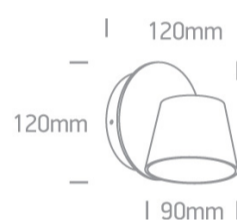

17 Hotel & Bedroom>Hotel Reading Spots

65740/W/W

6W Hotel reading spot .

Complete with driver .

Complies with standard EN60598-1 and any other specific standards.

Downloads

Dimensions

Physical Specification

Item Group	17 Hotel & Bedroom
Family	Hotel Reading Spots
Order Code	65740/W/W
Colour	White
Material	Aluminium
Shape	Circular
Height	120mm
Diameter	120mm
Surface Wall	Yes
Indoor	Yes
Adjustable	1 Direction