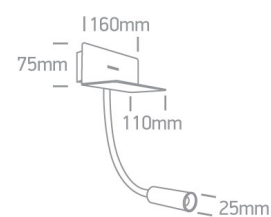

17 Hotel & Bedroom>Reading Spots Aluminium

65744/W/W

3W COB LED bedside adjustable fitting with USB charging socket and switch, ideal for room hotel installation, IP20.

Complete with driver.

Complies with standard EN60598-1 and any other specific standards.

Downloads

Dimensions

Physical Specification

Item Group	17 Hotel & Bedroom
Family	Reading Spots Aluminium
Order Code	65744/W/W
Colour	White
Material	Aluminium
Shape	Rectangular
Length	160mm
Width	90mm
Height	110mm
Surface Wall	Yes
Indoor	Yes
Adjustable	2 Directions

Gear		Built In
Fitting + Driver		
Input Voltage		220-240V
50 Hz		Yes
60 Hz		Yes
Safety Class		
Power(Watts)		3W
IP Rating		IP20
Light Source		LED built in
Dimmable		No
F Mark		

Fitting		
Input Type		Constant Current
Input Current		700mA
Voltage		4V
Safety Class		
Power(Watts)		2,8W
IP Rating		IP20
Light Source		LED built in
LED Type		COB
LED Brand		Philips

Illumination Data

Colour Temperature	3000K
Lumen Output	150lm
Light Efficiency	50lm/W
CRI	85
Beam Angle	36°
Illumination Diagram	

Packing Info

Box Length	25,5cm
Box Width	12,5cm
Box Height	18,5cm
Box Weight	1.116kg
Pcs/Carton	12
Barcode	5291889058571
HS Code	9405413990