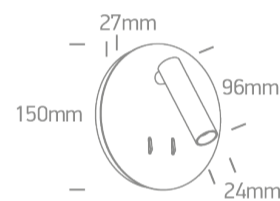

17 Hotel & Bedroom>Reading Spots

65746B/W/W

3W COB LED bedside adjustable fitting with 6W backlight and switch, ideal for room hotel installation, IP20.

Complete with driver. Complete with black, brass & white reflectors.

Complies with standard EN60598-1 and any other specific standards.

Downloads

Dimensions

Gallery

Physical Specification

Item Group	17 Hotel & Bedroom
Family	Reading Spots
Order Code	65746B/W/W
Colour	White
Material	Aluminium
Shape	Circular
Height	27mm

Diameter	150mm
Surface Wall	Yes
Indoor	Yes
Adjustable	2 Directions