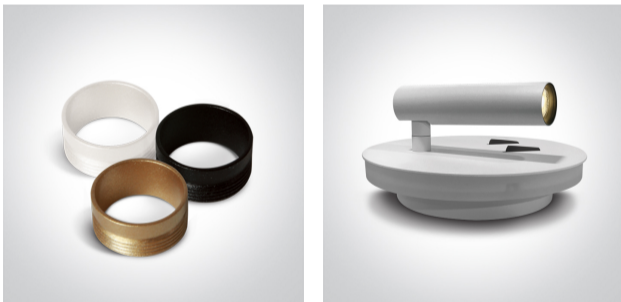

17 Hotel & Bedroom>Reading Spots

65746B/W/W

3W COB LED bedside adjustable fitting with 6W backlight and switch, ideal for room hotel installation, IP20.

Complete with driver. Complete with black, brass & white reflectors.

Complies with standard EN60598-1 and any other specific standards.

Downloads

Dimensions

Gallery

Physical Specification

Item Group	17 Hotel & Bedroom
Family	Reading Spots
Order Code	65746B/W/W
Colour	White
Material	Aluminium
Shape	Circular
Height	27mm

Diameter	150mm
Surface Wall	Yes
Indoor	Yes
Adjustable	2 Directions