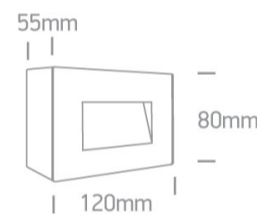

13 Wall & Ceiling LED>The Glass Face Wall Lights

67076/B/W

4W Glass SMD LED surface wall light, IP65.

AC LED

Complies with standard EN60598-1 and any other specific standards.

Downloads

Dimensions

Physical Specification

Item Group	13 Wall & Ceiling LED
Family	The Glass Face Wall Lights
Order Code	67076/B/W
Colour	Black
Material	Glass
Shape	Rectangular
Length	120mm
Width	80mm
Height	55mm
Surface Wall	Yes
Indoor	Yes
Outdoor	Yes