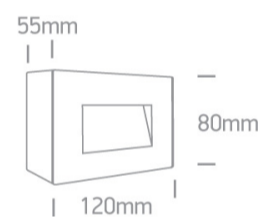

### Dimensions

### Physical Specification

Item Group	13 Wall & Ceiling LED
Family	The Glass Face Wall Lights
Order Code	67076/W/W
Colour	White
Material	Glass
Shape	Rectangular
Length	120mm
Width	80mm
Height	55mm
Surface Wall	Yes
Indoor	Yes
Outdoor	Yes