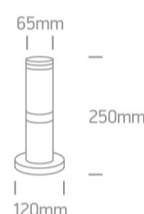

20 Garden & Underwater>The E27 Tube Lights Die cast

67090/G

15W, E27 Tubes Lights IP54.

Complies with standard EN60598-1 and any other specific standards.

Downloads

Dimensions

Physical Specification

Item Group	20 Garden & Underwater
Family	The E27 Tube Lights Die cast
Order Code	67090/G
Colour	Grey
Material	Die Cast
Shape	Circular
Height	250mm
Diameter	65mm
Surface Floor/Ground	Yes
Outdoor	Yes
Adjustable	No