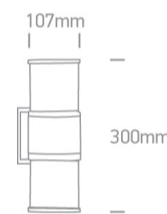

20 Garden & Underwater>The E27 Tube Lights Die cast

67098/AN

2X20W, E27 Garden Tube Lights IP54.

Complies with standard EN60598-1 and any other specific standards.

Downloads

Dimensions

Physical Specification

Item Group	20 Garden & Underwater
Family	The E27 Tube Lights Die cast
Order Code	67098/AN
Colour	Anthracite
Material	Die Cast
Shape	Rectangular
Length	107mm
Width	300mm
Surface Wall	Yes
Outdoor	Yes
Adjustable	No