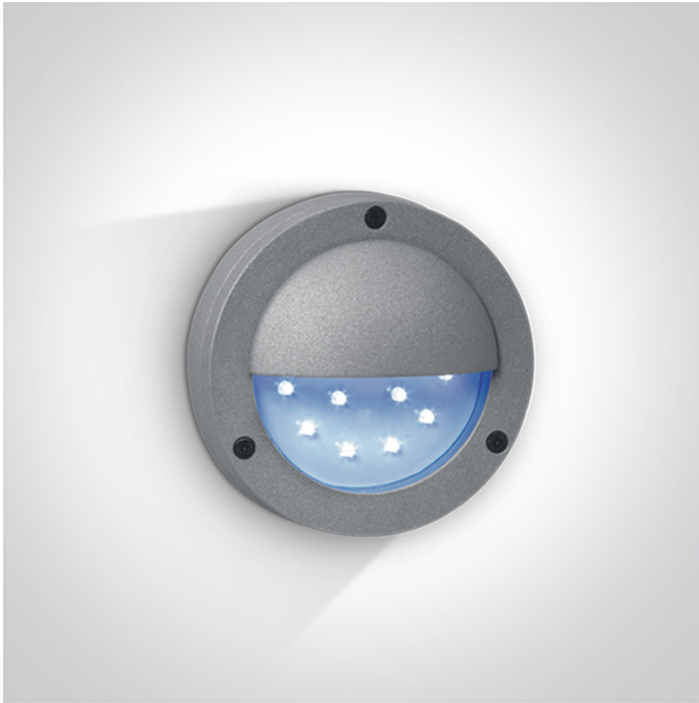

13 Wall & Ceiling LED>Outdoor Wall Lights

67126/G/BL

1,5W LED wall light, IP54, ideal for both indoor and outdoor installation.

Supplied with non-dimmable LED driver.

Complies with standard EN60598-1 and any other specific standards.

Downloads

Dimensions

Physical Specification

Item Group	13 Wall & Ceiling LED
Family	Outdoor Wall Lights
Order Code	67126/G/BL
Colour	Grey
Material	Die Cast
Shape	Circular
Height	33mm
Diameter	135mm
Surface Wall	Yes
Indoor	Yes
Outdoor	Yes

Gear	
Gear Type	Led Driver
Input Voltage	220-240V
50 Hz	Yes
60 Hz	Yes
Power(Watts)	2W
Constant Current	Yes
IP Rating	IP20
Safety Class	
Dimmable	No
Housing Material	Plastic

Output Terminal

Cable

Illumination Data