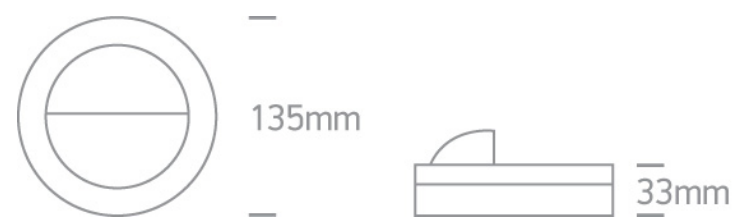

13 Wall & Ceiling LED>Outdoor Wall Lights

67126/G/BL

1,5W LED wall light, IP54, ideal for both indoor and outdoor installation.

Supplied with non-dimmable LED driver.

Complies with standard EN60598-1 and any other specific standards.

Downloads

Dimensions

Physical Specification

Item Group	13 Wall & Ceiling LED
Family	Outdoor Wall Lights
Order Code	67126/G/BL
Colour	Grey
Material	Die Cast
Shape	Circular
Height	33mm
Diameter	135mm
Surface Wall	Yes
Indoor	Yes
Outdoor	Yes