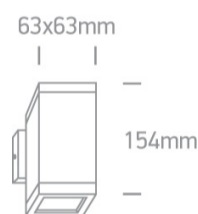

13 Wall & Ceiling>GU10 Outdoor Cubes Die cast

67130A/AN

GU10, 2X35W, wall outdoor cube, IP54.

Complies with standard EN60598-1 and any other specific standards.

Downloads

Dimensions

Physical Specification

Product Type	Fitting
Item Group	13 Wall & Ceiling
Family	GU10 Outdoor Cubes Die cast
Order Code	67130A/AN
Colour	Anthracite
Material	Die Cast
Shape	Rectangular
Length	63mm
Width	63mm
Height	154mm
Surface Wall	Yes
Indoor	Yes

Safety Class	
--------------	--

Power(Watts)	2x35W
--------------	-------

IP Rating	IP54
-----------	------

Light Source	Replaceable lamp
--------------	------------------

Lamp Holder	GU10
-------------	------

Number of Lamps	2
-----------------	---

Dimmable	N/A
----------	-----

F Mark	
--------	---

Illumination Data

Illumination Diagram	
----------------------	---

Packing Info

Box Length	9,5cm
------------	-------

Box Width	9cm
-----------	-----

Box Height	16cm
------------	------

Box Weight	0,7kg
------------	-------

Pcs/Carton	20
------------	----

Barcode	5291889042334
---------	---------------

HS Code	9405409900
---------	------------