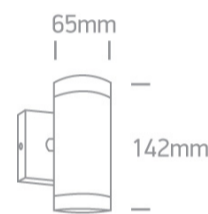

12 Wall & Ceiling>The GU10 Outdoor Wall Cylinders Die cast

67130/B

GU10, 2X35W, wall outdoor cylinder, IP54.

Complies with standard EN60598-1 and any other specific standards.

Downloads

Dimensions

Physical Specification

Item Group	12 Wall & Ceiling
Family	The GU10 Outdoor Wall Cylinders Die cast
Order Code	67130/B
Colour	Black
Material	Die Cast
Shape	Circular
Height	142mm
Diameter	65mm
Surface Wall	Yes
Indoor	Yes
Outdoor	Yes
Adjustable	No

Illumination Data

Illumination Diagram

Packing Info

Box Length

12cm

Box Width

9cm

Box Height