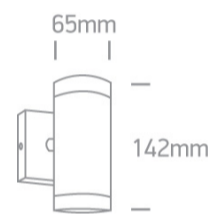

## 67130/BR

GU10, 2X35W, wall outdoor cylinder, IP54.

Complies with standard EN60598-1 and any other specific standards.

### Dimensions

### Physical Specification

Item Group	12 Wall & Ceiling
Family	The GU10 Outdoor Wall Lights Die cast
Order Code	67130/BR
Colour	Rust Brown
Material	Die Cast
Shape	Circular
Height	142mm
Diameter	65mm
Surface Wall	Yes
Indoor	Yes
Outdoor	Yes
Adjustable	No

## Packing Info

Box Length

12cm

Box Width

9cm

Box Height

15cm

Box Weight