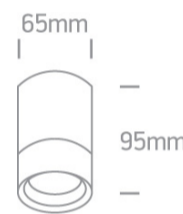

12 Wall & Ceiling>GU10 Outdoor Cylinders Die cast

67130C/BR

35W MR16 GU10 Die Cast, GU10 Outdoor Cylinders.

Complies with standard EN60598-1 and any other specific standards

Downloads

Dimensions

Physical Specification

Item Group	12 Wall & Ceiling
Family	GU10 Outdoor Cylinders Die cast
Order Code	67130C/BR
Colour	Rust Brown
Material	Die Cast
Shape	Circular
Height	65
Diameter	95
Surface Ceiling	Yes
Indoor	Yes
Outdoor	Yes
Adjustable	No