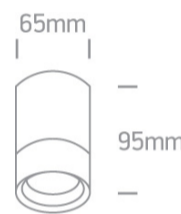

12 Wall & Ceiling>GU10 Outdoor Cylinders Die cast

67130C/G

35W MR16 GU10 Die Cast, GU10 Outdoor Cylinders.

Complies with standard EN60598-1 and any other specific standards

Downloads

Dimensions

Physical Specification

Item Group	12 Wall & Ceiling
Family	GU10 Outdoor Cylinders Die cast
Order Code	67130C/G
Colour	Grey
Material	Die Cast
Shape	Circular
Height	65
Diameter	95
Surface Ceiling	Yes
Indoor	Yes
Outdoor	Yes
Adjustable	No