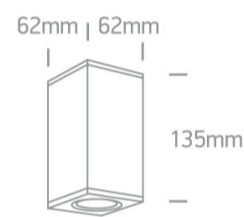

12 Wall & Ceiling>The GU10 Outdoor Cube Lights

67130DD/B

35W, GU10 MR16 Dark Light ceiling outdoor cube, IP54.

Complies with standard EN60598-1 and any other specific standards.

Downloads

Dimensions

Physical Specification

Item Group	12 Wall & Ceiling
Family	The GU10 Outdoor Cube Lights
Order Code	67130DD/B
Colour	Black
Material	Aluminium
Diffuser Material	Glass
Shape	Rectangular
Length	62mm
Width	62mm
Height	135mm
Surface Ceiling	Yes
Indoor	Yes

Box Width	7cm
-----------	-----

Box Height	15cm
------------	------

Box Weight	0.433kg
------------	---------

Pcs/Carton	18
------------	----

Barcode	5291889059790
---------	---------------

HS Code

9405413990