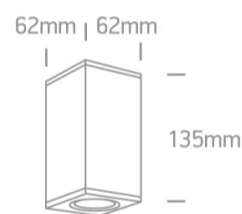

12 Wall & Ceiling>The GU10 Outdoor Cube Lights

67130DD/W

35W, GU10 MR16 Dark Light ceiling outdoor cube, IP54.

Complies with standard EN60598-1 and any other specific standards.

Downloads

Dimensions

Physical Specification

Item Group	12 Wall & Ceiling
Family	The GU10 Outdoor Cube Lights
Order Code	67130DD/W
Colour	White
Material	Aluminium
Diffuser Material	Glass
Shape	Rectangular
Length	62mm
Width	62mm
Height	135mm
Surface Ceiling	Yes
Indoor	Yes

Box Width	7cm
-----------	-----

Box Height	15cm
------------	------

Box Weight	0.433kg
------------	---------

Pcs/Carton	18
------------	----

Barcode	5291889059806
---------	---------------

HS Code

9405413990