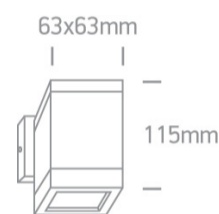

12 Wall & Ceiling>GU10 Outdoor Cubes Die cast

67130F/AN

10W MR16 GU10 Die Cast, GU10 Outdoor Cubes.

Complies with standard EN60598-1 and any other specific standards

Downloads

Dimensions

Physical Specification

Item Group	12 Wall & Ceiling
Family	GU10 Outdoor Cubes Die cast
Order Code	67130F/AN
Colour	Anthracite
Material	Die Cast
Shape	Rectangular
Length	63mm
Width	63mm
Height	115mm
Surface Wall	Yes
Indoor	Yes
Outdoor	Yes