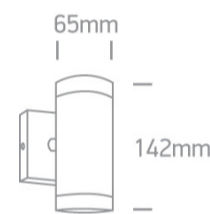

12 Wall & Ceiling>The GU10 Outdoor Wall Cylinders Die cast

67130/G

GU10, 2X35W, wall outdoor cylinder, IP54.

Complies with standard EN60598-1 and any other specific standards.

Downloads

Dimensions

Physical Specification

Item Group	12 Wall & Ceiling
Family	The GU10 Outdoor Wall Cylinders Die cast
Order Code	67130/G
Colour	Grey
Material	Die Cast
Shape	Circular
Height	142mm
Diameter	65mm
Surface Wall	Yes
Indoor	Yes
Outdoor	Yes
Adjustable	No

Illumination Data

Illumination Diagram

Packing Info

Box Length

12cm

Box Width

9cm

Box Height