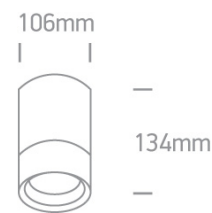

12 Wall & Ceiling > PAR30 Outdoor Cylinders

67132C/BR

20W PAR30 E27 Die Cast, PAR30 Outdoor Cylinders.

Complies with standard EN60598-1 and any other specific standards

Downloads

Dimensions

Physical Specification

Item Group	12 Wall & Ceiling
Family	PAR30 Outdoor Cylinders
Order Code	67132C/BR
Colour	Rust Brown
Material	Die Cast
Shape	Circular
Height	134
Diameter	106
Surface Ceiling	Yes
Indoor	Yes
Outdoor	Yes
Adjustable	No