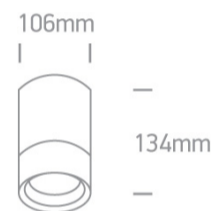

12 Wall & Ceiling>PAR30 Outdoor Cylinders

**67132C/W**

20W PAR30 E27 Die Cast, PAR30 Outdoor Cylinders.

Complies with standard EN60598-1 and any other specific standards

Downloads

Dimensions

Physical Specification

Item Group	12 Wall & Ceiling
Family	PAR30 Outdoor Cylinders
Order Code	67132C/W
Colour	White
Material	Die Cast
Shape	Circular
Height	134
Diameter	106
Surface Ceiling	Yes
Indoor	Yes
Outdoor	Yes
Adjustable	No