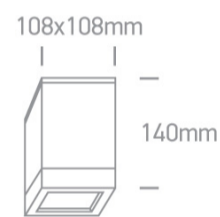

12 Wall & Ceiling > PAR30 Outdoor Cubes Die cast

67132D/AN

75W PAR30 E27 Die Cast, PAR30 Outdoor Cubes.

Complies with standard EN60598-1 and any other specific standards

Downloads

Dimensions

Physical Specification

Item Group	12 Wall & Ceiling
Family	PAR30 Outdoor Cubes Die cast
Order Code	67132D/AN
Colour	Anthracite
Material	Die Cast
Shape	Circular
Surface Ceiling	Yes
Indoor	Yes
Outdoor	Yes
Adjustable	No

Electrical Characteristics