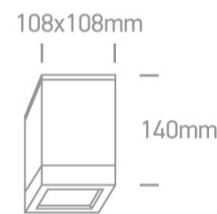

12 Wall & Ceiling>PAR30 Outdoor Cubes Die cast

67132D/B

75W PAR30 E27 Die Cast, PAR30 Outdoor Cubes.

Complies with standard EN60598-1 and any other specific standards

Downloads

Dimensions

Physical Specification

Item Group	12 Wall & Ceiling
Family	PAR30 Outdoor Cubes Die cast
Order Code	67132D/B
Colour	Black
Material	Die Cast
Shape	Circular
Surface Ceiling	Yes
Indoor	Yes
Outdoor	Yes
Adjustable	No

Electrical Characteristics