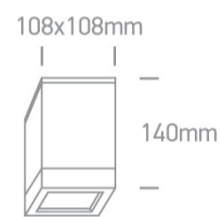

12 Wall & Ceiling>PAR30 Outdoor Cubes Die cast

67132D/G

75W PAR30 E27 Die Cast, PAR30 Outdoor Cubes.

Complies with standard EN60598-1 and any other specific standards

Downloads

Dimensions

Physical Specification

Item Group	12 Wall & Ceiling
Family	PAR30 Outdoor Cubes Die cast
Order Code	67132D/G
Colour	Grey
Material	Die Cast
Shape	Circular
Surface Ceiling	Yes
Indoor	Yes
Outdoor	Yes
Adjustable	No

Electrical Characteristics