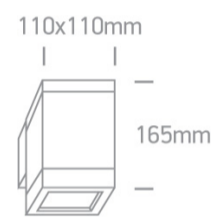

12 Wall & Ceiling > PAR30 Outdoor Cubes Die cast

67132F/AN

75W PAR30 E27 Die Cast, PAR30 Outdoor Cubes.

Complies with standard EN60598-1 and any other specific standards

Downloads

Dimensions

Physical Specification

Item Group	12 Wall & Ceiling
Family	PAR30 Outdoor Cubes Die cast
Order Code	67132F/AN
Colour	Anthracite
Material	Die Cast
Shape	Rectangular
Length	110mm
Width	110mm
Height	165mm
Surface Wall	Yes
Indoor	Yes
Outdoor	Yes