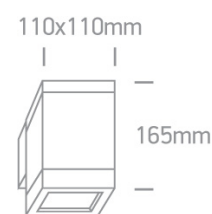

12 Wall & Ceiling > PAR30 Outdoor Wall Cubes Die cast

67132F/B

75W PAR30 E27 Die Cast, PAR30 Outdoor Cubes.

Complies with standard EN60598-1 and any other specific standards

Downloads

Dimensions

Physical Specification

Item Group	12 Wall & Ceiling
Family	PAR30 Outdoor Wall Cubes Die cast
Order Code	67132F/B
Colour	Black
Material	Die Cast
Shape	Rectangular
Length	110mm
Width	110mm
Height	165mm
Surface Wall	Yes
Indoor	Yes
Outdoor	Yes