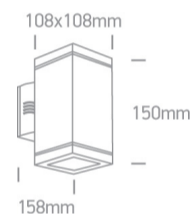

## 67134A/W

2X9W Die Cast, Outdoor Range, IP54

Complies with standard EN60598-1 and any other specific standards

### Dimensions

### Physical Specification

Item Group	12 Wall & Ceiling
Family	Indoor/Outdoor Wall Light
Order Code	67134A/W
Colour	White
Material	Die Cast
Shape	Circular
Surface Wall	Yes
Indoor	Yes
Outdoor	Yes
Adjustable	No