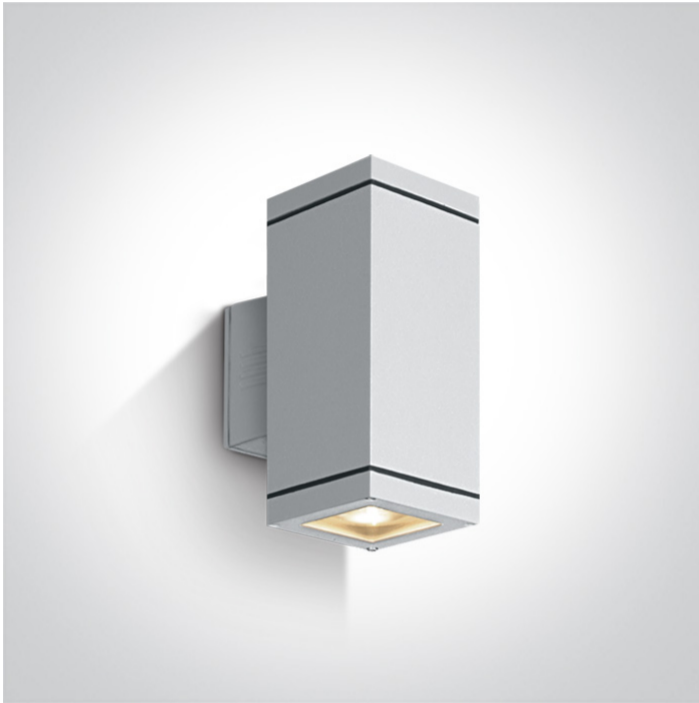

12 Wall & Ceiling > Indoor/Outdoor Wall Light

## 67134A/W

2X9W Die Cast, Outdoor Range, IP54

Complies with standard EN60598-1 and any other specific standards

### Physical Specification

Item Group	12 Wall & Ceiling
Family	Indoor/Outdoor Wall Light
Order Code	67134A/W
Colour	White
Material	Die Cast
Shape	Circular
Surface Wall	Yes
Indoor	Yes
Outdoor	Yes
Adjustable	No